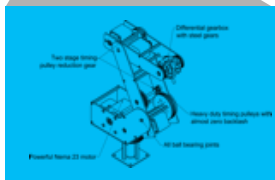

Webex Expert on Demand

Зручна взаємодія працівників з експертами

Забезпечте потужність співпраці працівників на місцях з командою експертів.
Знарядіть своїх працівників для ефективної та безпечної гібридної роботи